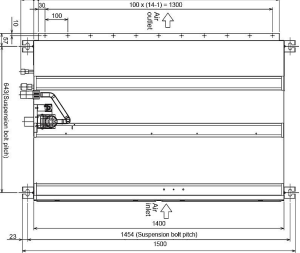

### INDOOR

Heating Capacity (kW) (nominal)	8.0 (4.5 - 10.2)
Cooling Capacity (kW) (nominal)	7.1 (4.9 - 8.1)
Heating Capacity (kW) (UK)	7.9 (3.45 - 10.1)
Cooling Capacity (kW) (UK)	6.55 (3.05 - 7.45)
SHF (nominal and UK)	0.83
COP / EER (nominal)	3.61 / 3.74
SCOP / SEER	3.7 / 4.6
Energy Efficiency Class - Heating / Cooling	A / B
Airflow (m <sup>3</sup> /min) Lo-Mi-Hi	17.5 - 21 - 25
Pipe Size Gas (mm [in])	15.88 (5/8")
Pipe Size Liquid (mm [in])	9.52 (3/8")
External Static Pressure (Pa) Lo-Mi-Mi2-Mi3-Hi	35 - 50 - 70 - 100 - 150
Sound Pressure Level (dBA) Lo-Mi-Hi	26 - 30 - 34
Sound Power Level (dBA) Cooling	57
Dimensions (mm) Width x Depth x Height	1400 x 732 x 250
Weight (kg)	33
Electrical Supply	FED BY OUTDOOR UNIT
Phase	SINGLE
Fuse Rating (BS88) - HRC (A)	6
Interconnecting Cable No. Cores	4

### OUTDOOR

Sound Pressure Level (dBA) Heating / Cooling	51 / 50
Sound Power Level (dBA) Cooling	68
Weight (kg)	120
Dimensions (mm) Width x Depth x Height	950 x (330+30) x 1350
Electrical Supply	220-240V, 50HZ
Phase	SINGLE
System Power Input (kW) - Heating / Cooling (nominal)	2.21 / 2.15
System Power Input (kW) - Heating / Cooling (UK)	1.97 / 1.83
Starting Current (A)	14
System Running Current (A) [MAX] - Heating / Cooling	10.11 / 9.37 [31.5]
Fuse Rating (BS88) - HRC (A)	32
Mains Cable No. Cores	3
Max Pipe Length (m)	75
Max Height Difference (m)	30
Charge R410A (kg) - Pre charged length (m)	5.5 - 30

### DIMENSIONS

PEAD-RP71JQAQ

Front View >

Rear View >

Upper View >

Side View >

### DIMENSIONS

PUHZ-SHW71VHA

Front View >

Rear View >

Upper View >

Side View >