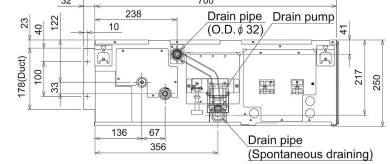

### INDOOR

Heating Capacity (kW) (nominal)	8.0 (4.5 - 10.2)
Cooling Capacity (kW) (nominal)	7.1 (4.9 - 8.1)
Heating Capacity (kW) (UK)	7.9 (3.45 - 10.1)
Cooling Capacity (kW) (UK)	6.55 (3.05 - 7.45)
SHF (nominal and UK)	0.83
COP / EER (nominal)	3.61 / 3.74
SCOP / SEER	3.7 / 4.6
Energy Efficiency Class - Heating / Cooling	A / B
Airflow (m <sup>3</sup> /min) Lo-Mi-Hi	17.5 - 21 - 25
Pipe Size Gas (mm [in])	15.88 (5/8")
Pipe Size Liquid (mm [in])	9.52 (3/8")
External Static Pressure (Pa) Lo-Mi-Mi2-Mi3-Hi	35 - 50 - 70 - 100 - 150
Sound Pressure Level (dBA) Lo-Mi-Hi	26 - 30 - 34
Sound Power Level (dBA) Cooling	57
Dimensions (mm) Width x Depth x Height	1400 x 732 x 250
Weight (kg)	33
Electrical Supply	FED BY OUTDOOR UNIT
Phase	SINGLE
Fuse Rating (BS88) - HRC (A)	6
Interconnecting Cable No. Cores	4

### OUTDOOR

Sound Pressure Level (dBA) Heating / Cooling	51 / 50
Sound Power Level (dBA) Cooling	68
Weight (kg)	120
Dimensions (mm) Width x Depth x Height	950 x (330+30) x 1350
Electrical Supply	220-240V, 50HZ
Phase	SINGLE
System Power Input (kW) - Heating / Cooling (nominal)	2.21 / 2.15
System Power Input (kW) - Heating / Cooling (UK)	1.97 / 1.83
Starting Current (A)	14
System Running Current (A) [MAX] - Heating / Cooling	10.11 / 9.37 [31.5]
Fuse Rating (BS88) - HRC (A)	32
Mains Cable No. Cores	3
Max Pipe Length (m)	75
Max Height Difference (m)	30
Charge R410A (kg) - Pre charged length (m)	5.5 - 30

### DIMENSIONS

PEAD-RP71JQAQ

Front View >

Rear View >

Upper View >

Side View >

### DIMENSIONS

PUHZ-SHW71VHA

Front View >

Rear View >

Upper View >

Side View >