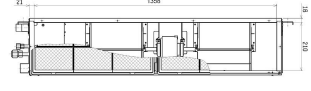

### INDOOR

Heating Capacity (kW) (nominal)	8.0 (4.5 - 10.2)
Cooling Capacity (kW) (nominal)	7.1 (4.9 - 8.1)
Heating Capacity (kW) (UK)	7.9 (3.45 - 10.1)
Cooling Capacity (kW) (UK)	6.55 (3.05 - 7.45)
SHF (nominal and UK)	0.83
COP / EER (nominal)	3.61 / 3.74
SCOP / SEER	3.7 / 4.6
Energy Efficiency Class - Heating / Cooling	A / B
Airflow (m <sup>3</sup> /min) Lo-Mi-Hi	17.5 - 21 - 25
Pipe Size Gas (mm [in])	15.88 (5/8")
Pipe Size Liquid (mm [in])	9.52 (3/8")
External Static Pressure (Pa) Lo-Mi-Mi2-Mi3-Hi	35 - 50 - 70 - 100 - 150
Sound Pressure Level (dBA) Lo-Mi-Hi	26 - 30 - 34
Sound Power Level (dBA) Cooling	57
Dimensions (mm) Width x Depth x Height	1400 x 732 x 250
Weight (kg)	33
Electrical Supply	FED BY OUTDOOR UNIT
Phase	SINGLE
Fuse Rating (BS88) - HRC (A)	6
Interconnecting Cable No. Cores	4

### OUTDOOR

Sound Pressure Level (dBA) Heating / Cooling	51 / 50
Sound Power Level (dBA) Cooling	68
Weight (kg)	120
Dimensions (mm) Width x Depth x Height	950 x (330+30) x 1350
Electrical Supply	220-240V, 50HZ
Phase	SINGLE
System Power Input (kW) - Heating / Cooling (nominal)	2.21 / 2.15
System Power Input (kW) - Heating / Cooling (UK)	1.97 / 1.83
Starting Current (A)	14
System Running Current (A) [MAX] - Heating / Cooling	10.11 / 9.37 [31.5]
Fuse Rating (BS88) - HRC (A)	32
Mains Cable No. Cores	3
Max Pipe Length (m)	75
Max Height Difference (m)	30
Charge R410A (kg) - Pre charged length (m)	5.5 - 30

### DIMENSIONS

PEAD-RP71JQAQ

Front View >

Rear View >

Upper View >

Side View >

### DIMENSIONS

PUHZ-SHW71VHA

Front View >

Rear View >

Upper View >

Side View >