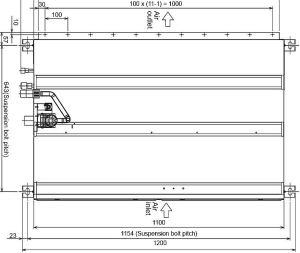

### INDOOR

Heating Capacity (kW) (nominal)	8.0 (4.5 - 10.2)
Cooling Capacity (kW) (nominal)	7.1 (4.9 - 8.1)
Heating Capacity (kW) (UK)	7.9 (3.45 - 10.1)
Cooling Capacity (kW) (UK)	6.55 (3.05 - 7.45)
SHF (nominal and UK)	0.83
COP / EER (nominal)	3.61 / 3.74
SCOP / SEER	3.7 / 4.6
Energy Efficiency Class - Heating / Cooling	A / B
Airflow (m <sup>3</sup> /min) Lo-Mi-Hi	17.5 - 21 - 25
Pipe Size Gas (mm [in])	15.88 (5/8")
Pipe Size Liquid (mm [in])	9.52 (3/8")
External Static Pressure (Pa) Lo-Mi-Mi2-Mi3-Hi	35 - 50 - 70 - 100 - 150
Sound Pressure Level (dBA) Lo-Mi-Hi	26 - 30 - 34
Sound Power Level (dBA) Cooling	57
Dimensions (mm) Width x Depth x Height	1400 x 732 x 250
Weight (kg)	33
Electrical Supply	FED BY OUTDOOR UNIT
Phase	SINGLE
Fuse Rating (BS88) - HRC (A)	6
Interconnecting Cable No. Cores	4

### OUTDOOR

Sound Pressure Level (dBA) Heating / Cooling	51 / 50
Sound Power Level (dBA) Cooling	68
Weight (kg)	120
Dimensions (mm) Width x Depth x Height	950 x (330+30) x 1350
Electrical Supply	220-240V, 50HZ
Phase	SINGLE
System Power Input (kW) - Heating / Cooling (nominal)	2.21 / 2.15
System Power Input (kW) - Heating / Cooling (UK)	1.97 / 1.83
Starting Current (A)	14
System Running Current (A) [MAX] - Heating / Cooling	10.11 / 9.37 [31.5]
Fuse Rating (BS88) - HRC (A)	32
Mains Cable No. Cores	3
Max Pipe Length (m)	75
Max Height Difference (m)	30
Charge R410A (kg) - Pre charged length (m)	5.5 - 30

### DIMENSIONS

PEAD-RP71JQAQ

Front View >

Rear View >

Upper View >

Side View >

### DIMENSIONS

PUHZ-SHW71VHA

Front View >

Rear View >

Upper View >

Side View >