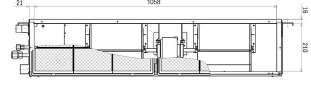

### INDOOR

Heating Capacity (kW) (nominal)	8.0 (4.5 - 10.2)
Cooling Capacity (kW) (nominal)	7.1 (4.9 - 8.1)
Heating Capacity (kW) (UK)	7.9 (3.45 - 10.1)
Cooling Capacity (kW) (UK)	6.55 (3.05 - 7.45)
SHF (nominal and UK)	0.83
COP / EER (nominal)	3.61 / 3.74
SCOP / SEER	3.7 / 4.6
Energy Efficiency Class - Heating / Cooling	A / B
Airflow (m <sup>3</sup> /min) Lo-Mi-Hi	17.5 - 21 - 25
Pipe Size Gas (mm [in])	15.88 (5/8")
Pipe Size Liquid (mm [in])	9.52 (3/8")
External Static Pressure (Pa) Lo-Mi-Mi2-Mi3-Hi	35 - 50 - 70 - 100 - 150
Sound Pressure Level (dBA) Lo-Mi-Hi	26 - 30 - 34
Sound Power Level (dBA) Cooling	57
Dimensions (mm) Width x Depth x Height	1400 x 732 x 250
Weight (kg)	33
Electrical Supply	FED BY OUTDOOR UNIT
Phase	SINGLE
Fuse Rating (BS88) - HRC (A)	6
Interconnecting Cable No. Cores	4

### OUTDOOR

Sound Pressure Level (dBA) Heating / Cooling	51 / 50
Sound Power Level (dBA) Cooling	68
Weight (kg)	120
Dimensions (mm) Width x Depth x Height	950 x (330+30) x 1350
Electrical Supply	220-240V, 50HZ
Phase	SINGLE
System Power Input (kW) - Heating / Cooling (nominal)	2.21 / 2.15
System Power Input (kW) - Heating / Cooling (UK)	1.97 / 1.83
Starting Current (A)	14
System Running Current (A) [MAX] - Heating / Cooling	10.11 / 9.37 [31.5]
Fuse Rating (BS88) - HRC (A)	32
Mains Cable No. Cores	3
Max Pipe Length (m)	75
Max Height Difference (m)	30
Charge R410A (kg) - Pre charged length (m)	5.5 - 30

### DIMENSIONS

PEAD-RP71JQAQ

Front View >

Rear View >

Upper View >

Side View >

### DIMENSIONS

PUHZ-SHW71VHA

Front View >

Rear View >

Upper View >

Side View >