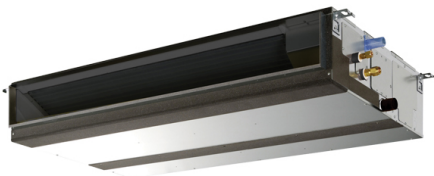

### PEAD-RP71JAQ : Zubadan Inverter Heat Pump

R410A Ceiling Concealed Ducted System

The Mr Slim Zubadan Inverter heat pumps achieve an excellent heating performance even when the outdoor air temperature is as low as  $-25^{\circ}\text{C}$  and can also maintain full heating capacity at  $-15^{\circ}\text{C}$