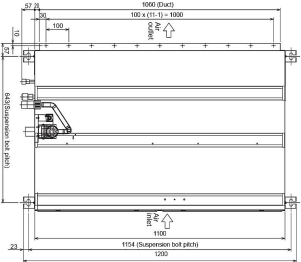

### INDOOR

Heating Capacity (kW) (nominal)	7.0 (2.8 - 8.2)
Cooling Capacity (kW) (nominal)	6.1 (2.7 - 6.7)
Heating Capacity (kW) (UK)	6.0 (2.4 - 6.95)
Cooling Capacity (kW) (UK)	5.5 (2.5 - 6.15)
SHF (nominal and UK)	0.83
COP / EER (nominal)	3.91 / 3.70
SCOP / SEER	4.1 / 5.8
Energy Efficiency Class - Heating / Cooling	A+ / A+
Airflow (m³/min) Lo-Mi-Hi	14.5 - 18 - 21
Pipe Size Gas (mm [in])	15.88 (5/8")
Pipe Size Liquid (mm [in])	9.52 (3/8")
External Static Pressure (Pa) Lo-Mi-Mi2-Mi3-Hi	35 - 50 - 70 - 100 - 150
Sound Pressure Level (dBA) Lo-Mi-Hi	25 - 29 - 33
Sound Power Level (dBA) Cooling	55
Dimensions (mm) Width x Depth x Height	1100 x 732 x 250
Weight (kg)	33
Electrical Supply	FED BY OUTDOOR UNIT
Phase	SINGLE
Fuse Rating (BS88) - HRC (A)	6
Interconnecting Cable No. Cores	4

### OUTDOOR

Sound Pressure Level (dBA) Heating / Cooling	48 / 47
Sound Power Level (dBA) Cooling	67
Weight (kg)	67
Dimensions (mm) Width x Depth x Height	950 x (330+30) x 943
Electrical Supply	220-240V, 50HZ
Phase	SINGLE
System Power Input (kW) - Heating / Cooling (nominal)	1.79 / 1.65
System Power Input (kW) - Heating / Cooling (UK)	1.47 / 1.52
Starting Current (A)	5
System Running Current (A) [MAX] - Heating / Cooling	9.76 / 8.68 [20.6]
Fuse Rating (BS88) - HRC (A)	25
Mains Cable No. Cores	3
Max Pipe Length (m)	50
Max Height Difference (m)	30
Charge R410A (kg) - Pre charged length (m)	3.5 - 30

### DIMENSIONS

PEAD-RP60JAQ

Front View >

Rear View >

Upper View >

Side View >

### DIMENSIONS

PUHZ-ZRP60VHA

Upper View >

Front View >

Right Side View >