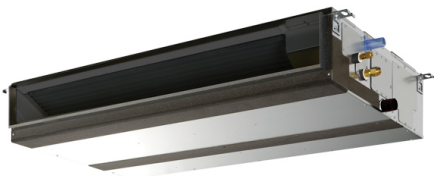

### PEAD-RP60JAQ : Power Inverter Heat Pump

R410A Ceiling Concealed Ducted System

Mr.SLIM™

Our wide range of Power Inverters offer customers high seasonal efficiency, advanced control options and quiet operation, whilst providing greater flexibility and ease of installation.