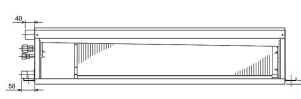

DIMENSIONS

PEAD-RP60JAQ

Front View >