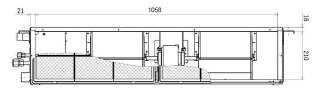

### INDOOR

Heating Capacity (kW) (nominal)	7.0 (2.8 - 8.2)
Cooling Capacity (kW) (nominal)	6.1 (2.7 - 6.7)
Heating Capacity (kW) (UK)	6.0 (2.4 - 6.95)
Cooling Capacity (kW) (UK)	5.5 (2.5 - 6.15)
SHF (nominal and UK)	0.83
COP / EER (nominal)	3.91 / 3.70
SCOP / SEER	4.1 / 5.8
Energy Efficiency Class - Heating / Cooling	A+ / A+
Airflow (m³/min) Lo-Mi-Hi	14.5 - 18 - 21
Pipe Size Gas (mm [in])	15.88 (5/8")
Pipe Size Liquid (mm [in])	9.52 (3/8")
External Static Pressure (Pa) Lo-Mi-Mi2-Mi3-Hi	35 - 50 - 70 - 100 - 150
Sound Pressure Level (dBA) Lo-Mi-Hi	25 - 29 - 33
Sound Power Level (dBA) Cooling	55
Dimensions (mm) Width x Depth x Height	1100 x 732 x 250
Weight (kg)	33
Electrical Supply	FED BY OUTDOOR UNIT
Phase	SINGLE
Fuse Rating (BS88) - HRC (A)	6
Interconnecting Cable No. Cores	4

### OUTDOOR

Sound Pressure Level (dBA) Heating / Cooling	48 / 47
Sound Power Level (dBA) Cooling	67
Weight (kg)	67
Dimensions (mm) Width x Depth x Height	950 x (330+30) x 943
Electrical Supply	220-240V, 50HZ
Phase	SINGLE
System Power Input (kW) - Heating / Cooling (nominal)	1.79 / 1.65
System Power Input (kW) - Heating / Cooling (UK)	1.47 / 1.52
Starting Current (A)	5
System Running Current (A) [MAX] - Heating / Cooling	9.76 / 8.68 [20.6]
Fuse Rating (BS88) - HRC (A)	25
Mains Cable No. Cores	3
Max Pipe Length (m)	50
Max Height Difference (m)	30
Charge R410A (kg) - Pre charged length (m)	3.5 - 30

### DIMENSIONS

PEAD-RP60JAQ

Front View >

Rear View >

Upper View >

Side View >

### DIMENSIONS

PUHZ-ZRP60VHA

Upper View >

Front View >

Right Side View >