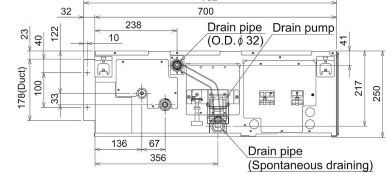

### INDOOR

Heating Capacity (kW) (nominal)	7.0 (2.8 - 8.2)
Cooling Capacity (kW) (nominal)	6.1 (2.7 - 6.7)
Heating Capacity (kW) (UK)	6.0 (2.4 - 6.95)
Cooling Capacity (kW) (UK)	5.5 (2.5 - 6.15)
SHF (nominal and UK)	0.83
COP / EER (nominal)	3.91 / 3.70
SCOP / SEER	4.1 / 5.8
Energy Efficiency Class - Heating / Cooling	A+ / A+
Airflow (m³/min) Lo-Mi-Hi	14.5 - 18 - 21
Pipe Size Gas (mm [in])	15.88 (5/8")
Pipe Size Liquid (mm [in])	9.52 (3/8")
External Static Pressure (Pa) Lo-Mi-Mi2-Mi3-Hi	35 - 50 - 70 - 100 - 150
Sound Pressure Level (dBA) Lo-Mi-Hi	25 - 29 - 33
Sound Power Level (dBA) Cooling	55
Dimensions (mm) Width x Depth x Height	1100 x 732 x 250
Weight (kg)	33
Electrical Supply	FED BY OUTDOOR UNIT
Phase	SINGLE
Fuse Rating (BS88) - HRC (A)	6
Interconnecting Cable No. Cores	4

### OUTDOOR

Sound Pressure Level (dBA) Heating / Cooling	48 / 47
Sound Power Level (dBA) Cooling	67
Weight (kg)	67
Dimensions (mm) Width x Depth x Height	950 x (330+30) x 943
Electrical Supply	220-240V, 50HZ
Phase	SINGLE
System Power Input (kW) - Heating / Cooling (nominal)	1.79 / 1.65
System Power Input (kW) - Heating / Cooling (UK)	1.47 / 1.52
Starting Current (A)	5
System Running Current (A) [MAX] - Heating / Cooling	9.76 / 8.68 [20.6]
Fuse Rating (BS88) - HRC (A)	25
Mains Cable No. Cores	3
Max Pipe Length (m)	50
Max Height Difference (m)	30
Charge R410A (kg) - Pre charged length (m)	3.5 - 30

### DIMENSIONS

PEAD-RP60JAQ

Front View >

Rear View >

Upper View >

Side View >

### DIMENSIONS

PUHZ-ZRP60VHA

Upper View >

Front View >

Right Side View >