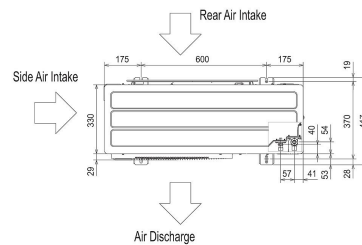

### OUTDOOR

Sound Pressure Level (dBA) Heating / Cooling	48 / 47
Sound Power Level (dBA) Cooling	67
Weight (kg)	67
Dimensions (mm) Width x Depth x Height	950 x (330+30) x 943
Electrical Supply	220-240V, 50HZ
Phase	SINGLE
System Power Input (kW) - Heating / Cooling (nominal)	1.79 / 1.65
System Power Input (kW) - Heating / Cooling (UK)	1.47 / 1.52
Starting Current (A)	5
System Running Current (A) [MAX] - Heating / Cooling	9.76 / 8.68 [20.6]
Fuse Rating (BS88) - HRC (A)	25
Mains Cable No. Cores	3
Max Pipe Length (m)	50
Max Height Difference (m)	30
Charge R410A (kg) - Pre charged length (m)	3.5 - 30

### DIMENSIONS

PEAD-RP60JAQ

Front View >

Rear View >

Upper View >

Side View >

### DIMENSIONS

PUHZ-ZRP60VHA

Upper View >

Front View >

Right Side View >