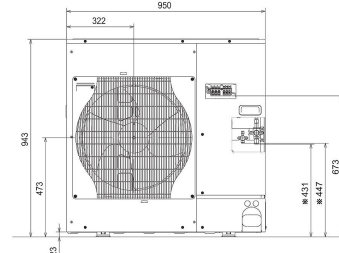

### INDOOR

Heating Capacity (kW) (nominal)	7.0 (2.8 - 8.2)
Cooling Capacity (kW) (nominal)	6.1 (2.7 - 6.7)
Heating Capacity (kW) (UK)	6.0 (2.4 - 6.95)
Cooling Capacity (kW) (UK)	5.5 (2.5 - 6.15)
SHF (nominal and UK)	0.83
COP / EER (nominal)	3.91 / 3.70
SCOP / SEER	4.1 / 5.8
Energy Efficiency Class - Heating / Cooling	A+ / A+
Airflow (m³/min) Lo-Mi-Hi	14.5 - 18 - 21
Pipe Size Gas (mm [in])	15.88 (5/8")
Pipe Size Liquid (mm [in])	9.52 (3/8")
External Static Pressure (Pa) Lo-Mi-Mi2-Mi3-Hi	35 - 50 - 70 - 100 - 150
Sound Pressure Level (dBA) Lo-Mi-Hi	25 - 29 - 33
Sound Power Level (dBA) Cooling	55
Dimensions (mm) Width x Depth x Height	1100 x 732 x 250
Weight (kg)	33
Electrical Supply	FED BY OUTDOOR UNIT
Phase	SINGLE
Fuse Rating (BS88) - HRC (A)	6
Interconnecting Cable No. Cores	4

### OUTDOOR

Sound Pressure Level (dBA) Heating / Cooling	48 / 47
Sound Power Level (dBA) Cooling	67
Weight (kg)	67
Dimensions (mm) Width x Depth x Height	950 x (330+30) x 943
Electrical Supply	220-240V, 50HZ
Phase	SINGLE
System Power Input (kW) - Heating / Cooling (nominal)	1.79 / 1.65
System Power Input (kW) - Heating / Cooling (UK)	1.47 / 1.52
Starting Current (A)	5
System Running Current (A) [MAX] - Heating / Cooling	9.76 / 8.68 [20.6]
Fuse Rating (BS88) - HRC (A)	25
Mains Cable No. Cores	3
Max Pipe Length (m)	50
Max Height Difference (m)	30
Charge R410A (kg) - Pre charged length (m)	3.5 - 30

### DIMENSIONS

PEAD-RP60JAQ

Front View >

Rear View >

Upper View >

Side View >

### DIMENSIONS

PUHZ-ZRP60VHA

Upper View >

Front View >

Right Side View >