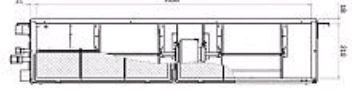

Pictures not to scale

Product Details

PEAD-RP60JA Indoor Unit

Capacity (kW):	
Heating (Nominal) (Low - High)	7.00 (0.90 - 8.00)
Cooling (Nominal) (Low - High)	5.70 (1.10 - 6.30)
Heating (UK) (Low - High)	5.80 (0.75 - 6.65)
Cooling (UK) (Low - High)	5.65 (1.10 - 6.25)
SHF R410A (Nominal)	0.86
COP / EER (Nominal)	3.61 / 3.39
Energy Label Heating / Cooling	A / A
Width - mm	1100
Depth - mm	732
Height - mm	250
Weight - kg	33
Airflow (m ³ /min) - Lo-Mi-Hi	14.5-18-21
Noise (dBA) - Lo-Mi-Hi	25-29-33
Electrical Supply	Fed by Outdoor Unit
Phase	Single
Fuse Rating (BS88) - HRC (A)	6

SUZ-KA60VAR2 Outdoor Unit

Width - mm	840
Depth - mm	330
Height - mm	850
Weight - kg	53
Noise (dBA) (Heating /Cooling) - Lo-Hi	53-55 /51-53
Electrical Supply	220-240v, 50Hz
Phase	Single
Fuse Rating (BS88) - HRC (A)	20
SystemPower Input (kW) - Heating (Nominal)	1.94
SystemPower Input (kW) - Cooling (Nominal)	1.68
SystemPower Input (kW) - Heating (UK)	1.77
SystemPower Input (kW) - Cooling (UK)	1.34
Starting Current (A)	9.75
SystemRunning Current (A) - Heating / Cooling	8.52 / 7.37
Mains Cable No. Cores	3
Max Pipe Length (m)	30
Max Height Difference (m)	30
Charge (kg) - 7m	1.8

Dimensions

PEAD-RP60JA

Front View >

Rear View >

Upper View >

Side View >

SUZ-KA60VAR2

Upper View >