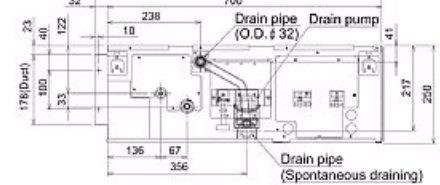

SUZ-KA60VAR2 Outdoor Unit

Width - mm	840
Depth - mm	330
Height - mm	850
Weight - kg	53
Noise (dBA) (Heating /Cooling) - Lo-Hi	53-55 /51-53
Electrical Supply	220-240v, 50Hz
Phase	Single
Fuse Rating (BS88) - HRC (A)	20
SystemPower Input (kW) - Heating (Nominal)	1.94
SystemPower Input (kW) - Cooling (Nominal)	1.68
SystemPower Input (kW) - Heating (UK)	1.77
SystemPower Input (kW) - Cooling (UK)	1.34
Starting Current (A)	9.75
SystemRunning Current (A) - Heating / Cooling	8.52 / 7.37
Mains Cable No. Cores	3
Max Pipe Length (m)	30
Max Height Difference (m)	30
Charge (kg) - 7m	1.8

Dimensions

PEAD-RP60JA

Front View >

Rear View >

Upper View >

Side View >

SUZ-KA60VAR2

Upper View >