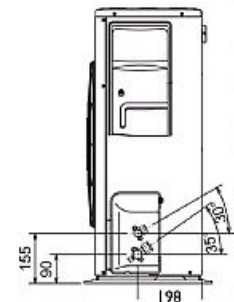

Side View >

Telephone: 01707 282880

Email: air.conditioning@meuk.mee.com Website: <http://www.mitsubishielectric.co.uk/aircon>

Tel:
Fax:

Mitsubishi Electric reserves the right to make any variation in technical specification to the equipment described, or to withdraw or replace products without prior notification or public announcement.