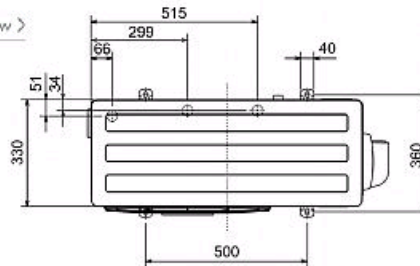

SUZ-KA60VAR2 Outdoor Unit

Width - mm	840
Depth - mm	330
Height - mm	850
Weight - kg	53
Noise (dBA) (Heating /Cooling) - Lo-Hi	53-55 /51-53
Electrical Supply	220-240v, 50Hz
Phase	Single
Fuse Rating (BS88) - HRC (A)	20
SystemPower Input (kW) - Heating (Nominal)	1.94
SystemPower Input (kW) - Cooling (Nominal)	1.68
SystemPower Input (kW) - Heating (UK)	1.77
SystemPower Input (kW) - Cooling (UK)	1.34
Starting Current (A)	9.75
SystemRunning Current (A) - Heating / Cooling	8.52 / 7.37
Mains Cable No. Cores	3
Max Pipe Length (m)	30
Max Height Difference (m)	30
Charge (kg) - 7m	1.8

Dimensions

PEAD-RP60JA

Front View >

Rear View >

Upper View >

Side View >

SUZ-KA60VAR2

Upper View >