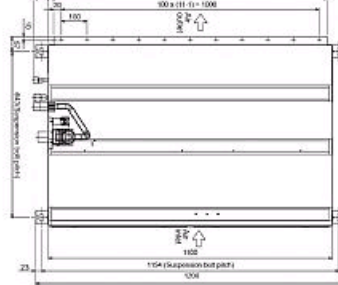

SUZ-KA60VAR2 Outdoor Unit

Width - mm	840
Depth - mm	330
Height - mm	850
Weight - kg	53
Noise (dBA) (Heating /Cooling) - Lo-Hi	53-55 /51-53
Electrical Supply	220-240v, 50Hz
Phase	Single
Fuse Rating (BS88) - HRC (A)	20
SystemPower Input (kW) - Heating (Nominal)	1.94
SystemPower Input (kW) - Cooling (Nominal)	1.68
SystemPower Input (kW) - Heating (UK)	1.77
SystemPower Input (kW) - Cooling (UK)	1.34
Starting Current (A)	9.75
SystemRunning Current (A) - Heating / Cooling	8.52 / 7.37
Mains Cable No. Cores	3
Max Pipe Length (m)	30
Max Height Difference (m)	30
Charge (kg) - 7m	1.8

Dimensions

PEAD-RP60JA

Front View >

Rear View >

Upper View >

Side View >

SUZ-KA60VAR2

Upper View >