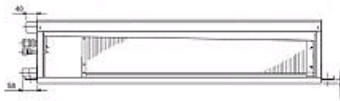

Product Details

PEAD-RP60JA Indoor Unit

Capacity (kW):	
Heating (Nominal) (Low - High)	7.00 (0.90 - 8.00)
Cooling (Nominal) (Low - High)	5.70 (1.10 - 6.30)
Heating (UK) (Low - High)	5.80 (0.75 - 6.65)
Cooling (UK) (Low - High)	5.65 (1.10 - 6.25)
SHF R410A (Nominal)	0.86
COP / EER (Nominal)	3.61 / 3.39
Energy Label Heating / Cooling	A / A
Width - mm	1100
Depth - mm	732
Height - mm	250
Weight - kg	33
Airflow (m³/min) - Lo-Mi-Hi	14.5-18-21
Noise (dBA) - Lo-Mi-Hi	25-29-33
Electrical Supply	Fed by Outdoor Unit
Phase	Single
Fuse Rating (BS88) - HRC (A)	6

SUZ-KA60VAR2 Outdoor Unit

Width - mm	840
Depth - mm	330
Height - mm	850
Weight - kg	53
Noise (dBA) (Heating /Cooling) - Lo-Hi	53-55 /51-53
Electrical Supply	220-240v, 50Hz
Phase	Single
Fuse Rating (BS88) - HRC (A)	20
SystemPower Input (kW) - Heating (Nominal)	1.94
SystemPower Input (kW) - Cooling (Nominal)	1.68
SystemPower Input (kW) - Heating (UK)	1.77
SystemPower Input (kW) - Cooling (UK)	1.34
Starting Current (A)	9.75
SystemRunning Current (A) - Heating / Cooling	8.52 / 7.37
Mains Cable No. Cores	3
Max Pipe Length (m)	30
Max Height Difference (m)	30
Charge (kg) - 7m	1.8

Dimensions

PEAD-RP60JA

Front View >