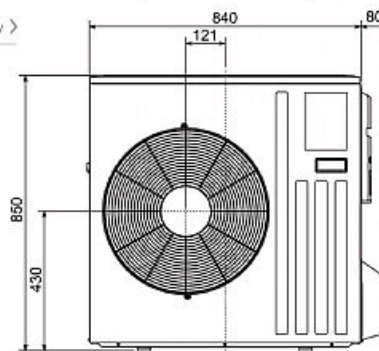

Product Details

PEAD-RP60JA Indoor Unit

Capacity (kW):	
Heating (Nominal) (Low - High)	7.00 (0.90 - 8.00)
Cooling (Nominal) (Low - High)	5.70 (1.10 - 6.30)
Heating (UK) (Low - High)	5.80 (0.75 - 6.65)
Cooling (UK) (Low - High)	5.65 (1.10 - 6.25)
SHF R410A (Nominal)	0.86
COP / EER (Nominal)	3.61 / 3.39
Energy Label Heating / Cooling	A / A
Width - mm	1100
Depth - mm	732
Height - mm	250
Weight - kg	33
Airflow (m³/min) - Lo-Mi-Hi	14.5-18-21
Noise (dBA) - Lo-Mi-Hi	25-29-33
Electrical Supply	Fed by Outdoor Unit
Phase	Single
Fuse Rating (BS88) - HRC (A)	6

SUZ-KA60VAR2 Outdoor Unit

Width - mm	840
Depth - mm	330
Height - mm	850
Weight - kg	53
Noise (dBA) (Heating /Cooling) - Lo-Hi	53-55 /51-53
Electrical Supply	220-240v, 50Hz
Phase	Single
Fuse Rating (BS88) - HRC (A)	20
SystemPower Input (kW) - Heating (Nominal)	1.94
SystemPower Input (kW) - Cooling (Nominal)	1.68
SystemPower Input (kW) - Heating (UK)	1.77
SystemPower Input (kW) - Cooling (UK)	1.34
Starting Current (A)	9.75
SystemRunning Current (A) - Heating / Cooling	8.52 / 7.37
Mains Cable No. Cores	3
Max Pipe Length (m)	30
Max Height Difference (m)	30
Charge (kg) - 7m	1.8

Dimensions

PEAD-RP60JA

SUZ-KA60VAR2

Telephone: 01707 282880

Email: air.conditioning@meuk.mee.com Website: <http://www.mitsubishielectric.co.uk/aircon>

Tel:
Fax:

Mitsubishi Electric reserves the right to make any variation in technical specification to the equipment described, or to withdraw or replace products without prior notification or public announcement.