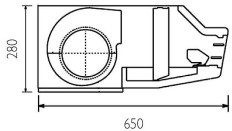

Our wide range of Power Inverters offer customers high seasonal efficiency, advanced control options and quiet operation, whilst providing greater flexibility and ease of installation.

FEATURES

INDOOR

Heating Capacity (kW) nominal	7.6 (3.5-10.2)
Cooling Capacity (kW) nominal	7.1 (3.3-8.1)
Heating Capacity (kW) UK	6.5 (3-8.65)
Cooling Capacity (kW) UK	6.55 (3.05-7.45)
SHF (nominal & UK)	0.74
COP / EER (nominal)	3.23 / 3.27
SCOP / SEER	3.8 / 5.6
Energy Efficiency Class Heating / Cooling	A / A+
Pipe Size Gas (mm [in])	15.88(5/8")
Pipe Size Liquid (mm [in])	9.52(3/8")
Airflow (m ³ /min) Lo - Hi	17 - 19
Sound Pressure Level (dBA) Lo - Hi	34 - 38
Sound Power Level (dBA)	56
Dimensions (mm) Width x Depth x Height	1136 x 650 x 280
Weight (Kg)	41
Electrical Supply	FED BY OUTDOOR UNIT
Fuse Rating (BS88) - HRC (A)	6
Interconnecting Cable No. Cores	4

OUTDOOR

Sound Pressure Level (dBA) Heating / Cooling	48 / 47
Sound Power Level (dBA) Cooling	67
Weight (Kg)	67
Dimensions (mm) Width x Depth x Height	950 x 330+30 x 943
Electrical Supply	220-240V, 50HZ
Phase	SINGLE
System Power Input (kW) Heating / Cooling (nominal)	2.35 / 2.17
System Power Input (kW) (UK)	2.09 / 1.84
Starting Current (A)	6
System Running Current (A) Heating / Cooling [MAX]	8.82 / 7.79 [19.4]
Fuse Rating (BS88) - HRC (A)	25
Mains Cable No. Cores	3
Max Pipe Length (m)	50
Max Height Difference	30
Charge R410A (Kg) - Pre-Charged Length (m)	3.5 -30

DIMENSIONS

PCA-RP71HAQ

Front View >

Side View >

Lower View >

DIMENSIONS

PUHZ-ZRP71VHA

Upper View >