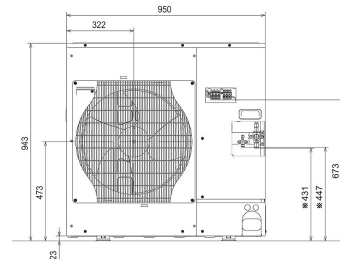

Our wide range of Power Inverters offer customers high seasonal efficiency, advanced control options and quiet operation, whilst providing greater flexibility and ease of installation.

FEATURES

INDOOR

Heating Capacity (kW) nominal	7.6 (3.5-10.2)
Cooling Capacity (kW) nominal	7.1 (3.3-8.1)
Heating Capacity (kW) UK	6.5 (3-8.65)
Cooling Capacity (kW) UK	6.55 (3.05-7.45)
SHF (nominal & UK)	0.74
COP / EER (nominal)	3.23 / 3.27
SCOP / SEER	3.8 / 5.6
Energy Efficiency Class Heating / Cooling	A / A+
Pipe Size Gas (mm [in])	15.88(5/8")
Pipe Size Liquid (mm [in])	9.52(3/8")
Airflow (m ³ /min) Lo - Hi	17 - 19
Sound Pressure Level (dBA) Lo - Hi	34 - 38
Sound Power Level (dBA)	56
Dimensions (mm) Width x Depth x Height	1136 x 650 x 280
Weight (Kg)	41
Electrical Supply	FED BY OUTDOOR UNIT
Fuse Rating (BS88) - HRC (A)	6
Interconnecting Cable No. Cores	4

OUTDOOR

Sound Pressure Level (dBA) Heating / Cooling	48 / 47
Sound Power Level (dBA) Cooling	67
Weight (Kg)	67
Dimensions (mm) Width x Depth x Height	950 x 330+30 x 943
Electrical Supply	220-240V, 50HZ
Phase	SINGLE
System Power Input (kW) Heating / Cooling (nominal)	2.35 / 2.17
System Power Input (kW) (UK)	2.09 / 1.84
Starting Current (A)	6
System Running Current (A) Heating / Cooling [MAX]	8.82 / 7.79 [19.4]
Fuse Rating (BS88) - HRC (A)	25
Mains Cable No. Cores	3
Max Pipe Length (m)	50
Max Height Difference	30
Charge R410A (Kg) - Pre-Charged Length (m)	3.5 -30

DIMENSIONS

PCA-RP71HAQ

Front View >

Side View >

Lower View >

DIMENSIONS

PUHZ-ZRP71VHA

Upper View >

Front View >

Right Side View >