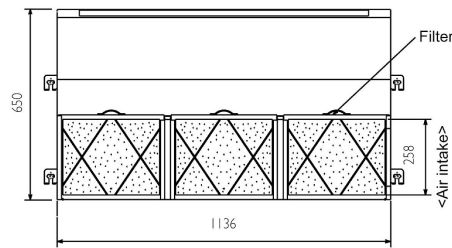

Our wide range of Power Inverters offer customers high seasonal efficiency, advanced control options and quiet operation, whilst providing greater flexibility and ease of installation.

FEATURES

INDOOR

Heating Capacity (kW) nominal	7.6 (3.5-10.2)
Cooling Capacity (kW) nominal	7.1 (3.3-8.1)
Heating Capacity (kW) UK	6.5 (3-8.65)
Cooling Capacity (kW) UK	6.55 (3.05-7.45)
SHF (nominal & UK)	0.74
COP / EER (nominal)	3.23 / 3.27
SCOP / SEER	3.8 / 5.6
Energy Efficiency Class Heating / Cooling	A / A+
Pipe Size Gas (mm [in])	15.88(5/8")
Pipe Size Liquid (mm [in])	9.52(3/8")
Airflow (m ³ /min) Lo - Hi	17 - 19
Sound Pressure Level (dBA) Lo - Hi	34 - 38
Sound Power Level (dBA)	56
Dimensions (mm) Width x Depth x Height	1136 x 650 x 280
Weight (Kg)	41
Electrical Supply	FED BY OUTDOOR UNIT
Fuse Rating (BS88) - HRC (A)	6
Interconnecting Cable No. Cores	4

OUTDOOR

Sound Pressure Level (dBA) Heating / Cooling	48 / 47
Sound Power Level (dBA) Cooling	67
Weight (Kg)	67
Dimensions (mm) Width x Depth x Height	950 x 330+30 x 943
Electrical Supply	220-240V, 50HZ
Phase	SINGLE
System Power Input (kW) Heating / Cooling (nominal)	2.35 / 2.17
System Power Input (kW) (UK)	2.09 / 1.84
Starting Current (A)	6
System Running Current (A) Heating / Cooling [MAX]	8.82 / 7.79 [19.4]
Fuse Rating (BS88) - HRC (A)	25
Mains Cable No. Cores	3
Max Pipe Length (m)	50
Max Height Difference	30
Charge R410A (Kg) - Pre-Charged Length (m)	3.5 -30

DIMENSIONS

PCA-RP71HAQ

Front View >

Side View >

Lower View >

DIMENSIONS

PUHZ-ZRP71VHA

Upper View >

Front View >

Right Side View >