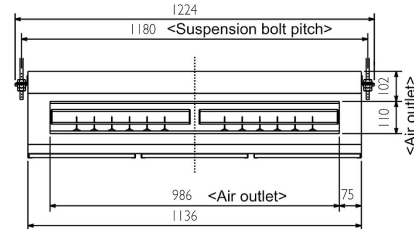

Our wide range of Power Inverters offer customers high seasonal efficiency, advanced control options and quiet operation, whilst providing greater flexibility and ease of installation.

FEATURES

INDOOR

Heating Capacity (kW) nominal	7.6 (3.5-10.2)
Cooling Capacity (kW) nominal	7.1 (3.3-8.1)
Heating Capacity (kW) UK	6.5 (3-8.65)
Cooling Capacity (kW) UK	6.55 (3.05-7.45)
SHF (nominal & UK)	0.74
COP / EER (nominal)	3.23 / 3.27
SCOP / SEER	3.8 / 5.6
Energy Efficiency Class Heating / Cooling	A / A+
Pipe Size Gas (mm [in])	15.88(5/8")
Pipe Size Liquid (mm [in])	9.52(3/8")
Airflow (m ³ /min) Lo - Hi	17 - 19
Sound Pressure Level (dBA) Lo - Hi	34 - 38
Sound Power Level (dBA)	56
Dimensions (mm) Width x Depth x Height	1136 x 650 x 280
Weight (Kg)	41
Electrical Supply	FED BY OUTDOOR UNIT
Fuse Rating (BS88) - HRC (A)	6
Interconnecting Cable No. Cores	4

OUTDOOR

Sound Pressure Level (dBA) Heating / Cooling	48 / 47
Sound Power Level (dBA) Cooling	67
Weight (Kg)	67
Dimensions (mm) Width x Depth x Height	950 x 330+30 x 943
Electrical Supply	220-240V, 50HZ
Phase	SINGLE
System Power Input (kW) Heating / Cooling (nominal)	2.35 / 2.17
System Power Input (kW) (UK)	2.09 / 1.84
Starting Current (A)	6
System Running Current (A) Heating / Cooling [MAX]	8.82 / 7.79 [19.4]
Fuse Rating (BS88) - HRC (A)	25
Mains Cable No. Cores	3
Max Pipe Length (m)	50
Max Height Difference	30
Charge R410A (Kg) - Pre-Charged Length (m)	3.5 -30

DIMENSIONS

PCA-RP71HAQ

Front View >

Side View >

Lower View >

DIMENSIONS

PUHZ-ZRP71VHA

Upper View >