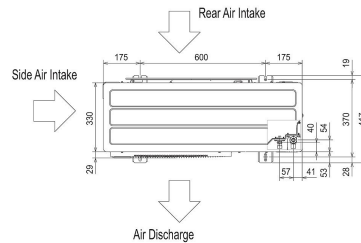

Our wide range of Power Inverters offer customers high seasonal efficiency, advanced control options and quiet operation, whilst providing greater flexibility and ease of installation.

FEATURES

INDOOR

Heating Capacity (kW) nominal	7.6 (3.5-10.2)
Cooling Capacity (kW) nominal	7.1 (3.3-8.1)
Heating Capacity (kW) UK	6.5 (3-8.65)
Cooling Capacity (kW) UK	6.55 (3.05-7.45)
SHF (nominal & UK)	0.74
COP / EER (nominal)	3.23 / 3.27
SCOP / SEER	3.8 / 5.6
Energy Efficiency Class Heating / Cooling	A / A+
Pipe Size Gas (mm [in])	15.88(5/8")
Pipe Size Liquid (mm [in])	9.52(3/8")
Airflow (m ³ /min) Lo - Hi	17 - 19
Sound Pressure Level (dBA) Lo - Hi	34 - 38
Sound Power Level (dBA)	56
Dimensions (mm) Width x Depth x Height	1136 x 650 x 280
Weight (Kg)	41
Electrical Supply	FED BY OUTDOOR UNIT
Fuse Rating (BS88) - HRC (A)	6
Interconnecting Cable No. Cores	4

OUTDOOR

Sound Pressure Level (dBA) Heating / Cooling	48 / 47
Sound Power Level (dBA) Cooling	67
Weight (Kg)	67
Dimensions (mm) Width x Depth x Height	950 x 330+30 x 943
Electrical Supply	220-240V, 50HZ
Phase	SINGLE
System Power Input (kW) Heating / Cooling (nominal)	2.35 / 2.17
System Power Input (kW) (UK)	2.09 / 1.84
Starting Current (A)	6
System Running Current (A) Heating / Cooling [MAX]	8.82 / 7.79 [19.4]
Fuse Rating (BS88) - HRC (A)	25
Mains Cable No. Cores	3
Max Pipe Length (m)	50
Max Height Difference	30
Charge R410A (Kg) - Pre-Charged Length (m)	3.5 -30

DIMENSIONS

PCA-RP71HAQ

Front View >

Side View >

Lower View >

DIMENSIONS

PUHZ-ZRP71VHA

Upper View >

Front View >

Right Side View >