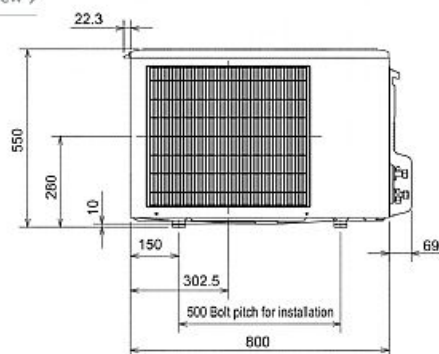

Also incorporated is an I-See Sensor, providing even temperature distribution and further reducing energy consumption.

Pictures not to scale

Product Details

MSZ-FD25VA Indoor Unit	
Capacity (kW):	
Heating (Nominal) (Low - High)	3.20 (1.50 - 6.30)
Cooling (Nominal) (Low - High)	2.50 (1.10 - 3.50)
Heating (UK) (Low - High)	2.65 (1.25 - 5.25)
Cooling (UK) (Low - High)	2.50 (1.10 - 3.45)
SHF R410A (Nominal)	0.85
COP / EER (Nominal)	5.25 / 5.15
Energy Label Heating / Cooling	A / A
Width - mm	798
Depth - mm	257
Height - mm	295
Weight - kg	12
Airflow (m ³ /min) (Heating /Cooling) - Lo-Mi1-Mi2-Hi	4.5-6.7-9.2-12.1 / 4.6-6.3-8.6-11.2
Noise (dBA) (Heating /Cooling) - Lo-Mi1-Mi2-Hi	20-29-36-43 / 20-29-36-42
Pipe Size Gas mm (in)	9.52 (3/8)
Pipe Size Liquid mm (in)	6.35 (1/4)
Electrical Supply	Fed by Outdoor Unit
Phase	Single
Fuse Rating (BS88) - HRC (A)	6
Interconnecting Cable No. Cores	4

MUZ-FD25VAH Outdoor Unit	
Width - mm	800
Depth - mm	285
Height - mm	550
Weight - kg	36
Noise (dBA) (Heating /Cooling)	46 / 46
Electrical Supply	220-240v, 50Hz
Phase	Single
Fuse Rating (BS88) - HRC (A)	16
SystemPower Input (kW) - Heating (Nominal)	0.61
SystemPower Input (kW) - Cooling (Nominal)	0.485
SystemPower Input (kW) - Heating (UK)	0.555
SystemPower Input (kW) - Cooling (UK)	0.388
SystemRunning Current (A) - Heating / Cooling	2.9 / 2.4
Mains Cable No. Cores	3
Max Pipe Length (m)	20
Max Height Difference (m)	12
Charge (kg) - 7m	1.15

Dimensions

MSZ-FD25VA

Upper View >

Front View >

Side View >

MUZ-FD25VAH

Upper View >

Front View >