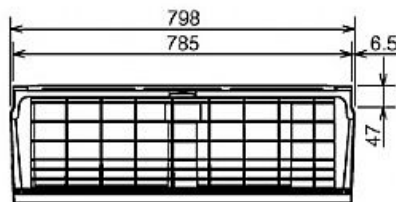

Also incorporated is an I-See Sensor, providing even temperature distribution and further reducing energy consumption.

Pictures not to scale

Product Details

MSZ-FD25VA Indoor Unit	
Capacity (kW):	
Heating (Nominal) (Low - High)	3.20 (1.50 - 6.30)
Cooling (Nominal) (Low - High)	2.50 (1.10 - 3.50)
Heating (UK) (Low - High)	2.65 (1.25 - 5.25)
Cooling (UK) (Low - High)	2.50 (1.10 - 3.45)
SHF R410A (Nominal)	0.85
COP / EER (Nominal)	5.25 / 5.15
Energy Label Heating / Cooling	A / A
Width - mm	798
Depth - mm	257
Height - mm	295
Weight - kg	12
Airflow (m ³ /min) (Heating /Cooling) - Lo-Mi1-Mi2-Hi	4.5-6.7-9.2-12.1 / 4.6-6.3-8.6-11.2
Noise (dBA) (Heating /Cooling) - Lo-Mi1-Mi2-Hi	20-29-36-43 / 20-29-36-42
Pipe Size Gas mm (in)	9.52 (3/8)
Pipe Size Liquid mm (in)	6.35 (1/4)
Electrical Supply	Fed by Outdoor Unit
Phase	Single
Fuse Rating (BS88) - HRC (A)	6
Interconnecting Cable No. Cores	4

MUZ-FD25VAH Outdoor Unit	
Width - mm	800
Depth - mm	285
Height - mm	550
Weight - kg	36
Noise (dBA) (Heating /Cooling)	46 / 46
Electrical Supply	220-240v, 50Hz
Phase	Single
Fuse Rating (BS88) - HRC (A)	16
SystemPower Input (kW) - Heating (Nominal)	0.61
SystemPower Input (kW) - Cooling (Nominal)	0.485
SystemPower Input (kW) - Heating (UK)	0.555
SystemPower Input (kW) - Cooling (UK)	0.388
SystemRunning Current (A) - Heating / Cooling	2.9 / 2.4
Mains Cable No. Cores	3
Max Pipe Length (m)	20
Max Height Difference (m)	12
Charge (kg) - 7m	1.15

Dimensions

MSZ-FD25VA

Upper View >

Front View >

Side View >

MUZ-FD25VAH

Upper View >

Front View >