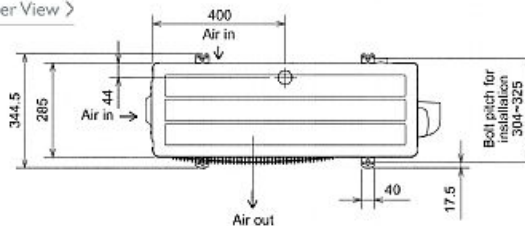

MUZ-FD25VAH Outdoor Unit	
Width - mm	800
Depth - mm	285
Height - mm	550
Weight - kg	36
Noise (dBA) (Heating /Cooling)	46 / 46
Electrical Supply	220-240v, 50Hz
Phase	Single
Fuse Rating (BS88) - HRC (A)	16
SystemPower Input (kW) - Heating (Nominal)	0.61
SystemPower Input (kW) - Cooling (Nominal)	0.485
SystemPower Input (kW) - Heating (UK)	0.555
SystemPower Input (kW) - Cooling (UK)	0.388
SystemRunning Current (A) - Heating / Cooling	2.9 / 2.4
Mains Cable No. Cores	3
Max Pipe Length (m)	20
Max Height Difference (m)	12
Charge (kg) - 7m	1.15

Dimensions

MSZ-FD25VA

Upper View >

Front View >

Side View >

MUZ-FD25VAH

Upper View >

Front View >