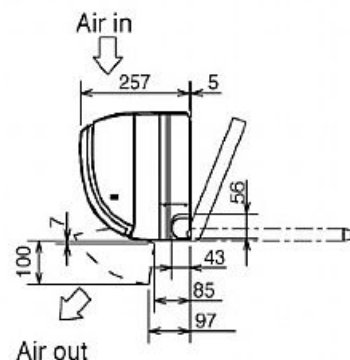

Also incorporated is an I-See Sensor, providing even temperature distribution and further reducing energy consumption.

Pictures not to scale

Product Details

MSZ-FD25VA Indoor Unit	
Capacity (kW):	
Heating (Nominal) (Low - High)	3.20 (1.50 - 6.30)
Cooling (Nominal) (Low - High)	2.50 (1.10 - 3.50)
Heating (UK) (Low - High)	2.65 (1.25 - 5.25)
Cooling (UK) (Low - High)	2.50 (1.10 - 3.45)
SHF R410A (Nominal)	0.85
COP / EER (Nominal)	5.25 / 5.15
Energy Label Heating / Cooling	A / A
Width - mm	798
Depth - mm	257
Height - mm	295
Weight - kg	12
Airflow (m ³ /min) (Heating /Cooling) - Lo-Mi1-Mi2-Hi	4.5-6.7-9.2-12.1 / 4.6-6.3-8.6-11.2
Noise (dBA) (Heating /Cooling) - Lo-Mi1-Mi2-Hi	20-29-36-43 / 20-29-36-42
Pipe Size Gas mm (in)	9.52 (3/8)
Pipe Size Liquid mm (in)	6.35 (1/4)
Electrical Supply	Fed by Outdoor Unit
Phase	Single
Fuse Rating (BS88) - HRC (A)	6
Interconnecting Cable No. Cores	4

MUZ-FD25VAH Outdoor Unit	
Width - mm	800
Depth - mm	285
Height - mm	550
Weight - kg	36
Noise (dBA) (Heating /Cooling)	46 / 46
Electrical Supply	220-240v, 50Hz
Phase	Single
Fuse Rating (BS88) - HRC (A)	16
SystemPower Input (kW) - Heating (Nominal)	0.61
SystemPower Input (kW) - Cooling (Nominal)	0.485
SystemPower Input (kW) - Heating (UK)	0.555
SystemPower Input (kW) - Cooling (UK)	0.388
SystemRunning Current (A) - Heating / Cooling	2.9 / 2.4
Mains Cable No. Cores	3
Max Pipe Length (m)	20
Max Height Difference (m)	12
Charge (kg) - 7m	1.15

Dimensions

MSZ-FD25VA

Upper View >

Front View >

Side View >

MUZ-FD25VAH

Upper View >

Front View >