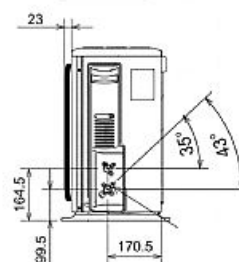

Side View >