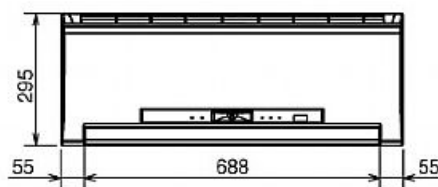

Also incorporated is an I-See Sensor, providing even temperature distribution and further reducing energy consumption.

Pictures not to scale

Product Details

MSZ-FD25VA Indoor Unit	
Capacity (kW):	
Heating (Nominal) (Low - High)	3.20 (1.50 - 6.30)
Cooling (Nominal) (Low - High)	2.50 (1.10 - 3.50)
Heating (UK) (Low - High)	2.65 (1.25 - 5.25)
Cooling (UK) (Low - High)	2.50 (1.10 - 3.45)
SHF R410A (Nominal)	0.85
COP / EER (Nominal)	5.25 / 5.15
Energy Label Heating / Cooling	A / A
Width - mm	798
Depth - mm	257
Height - mm	295
Weight - kg	12
Airflow (m ³ /min) (Heating /Cooling) - Lo-Mi1-Mi2-Hi	4.5-6.7-9.2-12.1 / 4.6-6.3-8.6-11.2
Noise (dBA) (Heating /Cooling) - Lo-Mi1-Mi2-Hi	20-29-36-43 / 20-29-36-42
Pipe Size Gas mm (in)	9.52 (3/8)
Pipe Size Liquid mm (in)	6.35 (1/4)
Electrical Supply	Fed by Outdoor Unit
Phase	Single
Fuse Rating (BS88) - HRC (A)	6
Interconnecting Cable No. Cores	4

MUZ-FD25VAH Outdoor Unit	
Width - mm	800
Depth - mm	285
Height - mm	550
Weight - kg	36
Noise (dBA) (Heating /Cooling)	46 / 46
Electrical Supply	220-240v, 50Hz
Phase	Single
Fuse Rating (BS88) - HRC (A)	16
SystemPower Input (kW) - Heating (Nominal)	0.61
SystemPower Input (kW) - Cooling (Nominal)	0.485
SystemPower Input (kW) - Heating (UK)	0.555
SystemPower Input (kW) - Cooling (UK)	0.388
SystemRunning Current (A) - Heating / Cooling	2.9 / 2.4
Mains Cable No. Cores	3
Max Pipe Length (m)	20
Max Height Difference (m)	12
Charge (kg) - 7m	1.15

Dimensions

MSZ-FD25VA

Upper View >

Front View >

Side View >

MUZ-FD25VAH

Upper View >

Front View >