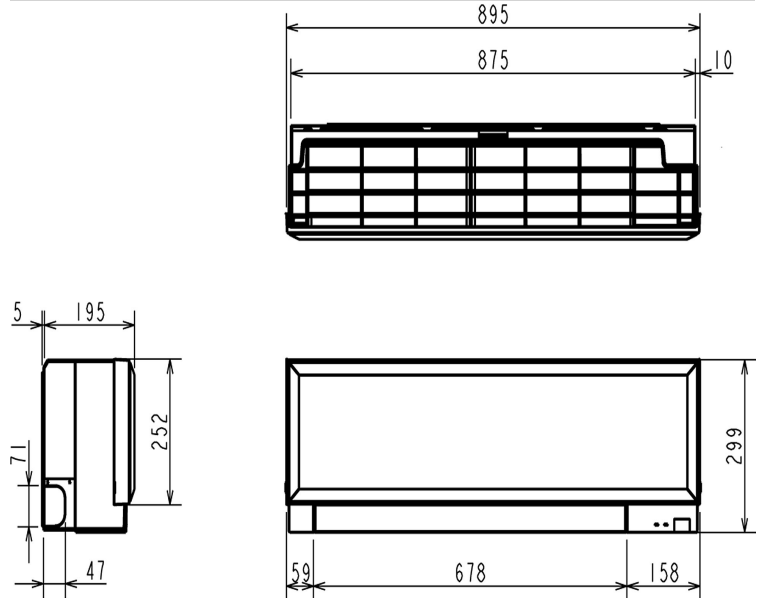

FEATURES

INDOOR

Heating Capacity (kW) (nominal)	5.8 (1.6 - 7.5)
Cooling Capacity (kW) (nominal)	5 (1.4 - 5.4)
Heating Capacity (kW) (UK)	4.82 (1.33 - 6.23)
Cooling Capacity (kW) (UK)	4.96 (1.39 - 5.36)
SHF (nominal and UK)	0.71
COP / EER (nominal)	3.71 / 3.21
SCOP / SEER	4.5 / 7.2
Energy Efficiency Class - Heating / Cooling	A+ / A++
Airflow (m³/min) (Heating) - Si-Lo-Mi-Hi-SupHi	6.4 - 7.3 - 9 - 11.1 - 13.2
Airflow (m³/min) (Cooling) - Si-Lo-Mi-Hi-SupHi	5.8 - 6.8 - 7.9 - 9.3 - 11
Pipe Size Gas (mm [in])	12.7 (1/2)
Pipe Size Liquid (mm [in])	6.35 (1/4)
Sound Pressure Level (dBA) Heating - Si-Lo-Mi-Hi-SupHi	30 - 33 - 37 - 43 - 49
Sound Pressure Level (dBA) Cooling - Si-Lo-Mi-Hi-SupHi	30 - 33 - 36 - 40 - 43
Sound Power Level (dBA) Cooling	60
Dimensions (mm) Width x Depth x Height	895 x 195 x 299
Weight (kg)	11.5
Electrical Supply	FED BY OUTDOOR UNIT
Phase	SINGLE
Fuse Rating (BS88) - HRC (A)	6
Interconnecting Cable No. Cores	4

OUTDOOR

Sound Pressure Level (dBA) Heating / Cooling	52 / 52
Sound Power Level (dBA) Cooling	65
Weight (kg)	54
Dimensions (mm) Width x Depth x Height	840 x 330 x 880
Electrical Supply	220-240V, 50HZ
Phase	SINGLE
System Power Input (kW) - Heating / Cooling (nominal)	1.565 / 1.56
System Power Input (kW) - Heating / Cooling (UK)	1.42 / 1.25
Starting Current (A)	7
System Running Current (A) [MAX] - Heating / Cooling	7 / 6.9 [12.4]
Fuse Rating (BS88) - HRC (A)	16
Mains Cable No. Cores	3
Max Pipe Length (m)	30
Max Height Difference (m)	15
Charge R410A (kg) - (pre charged length)	1.45 (7)

DIMENSIONS

MSZ-EF50VEB

DIMENSIONS

MUZ-EF50VE