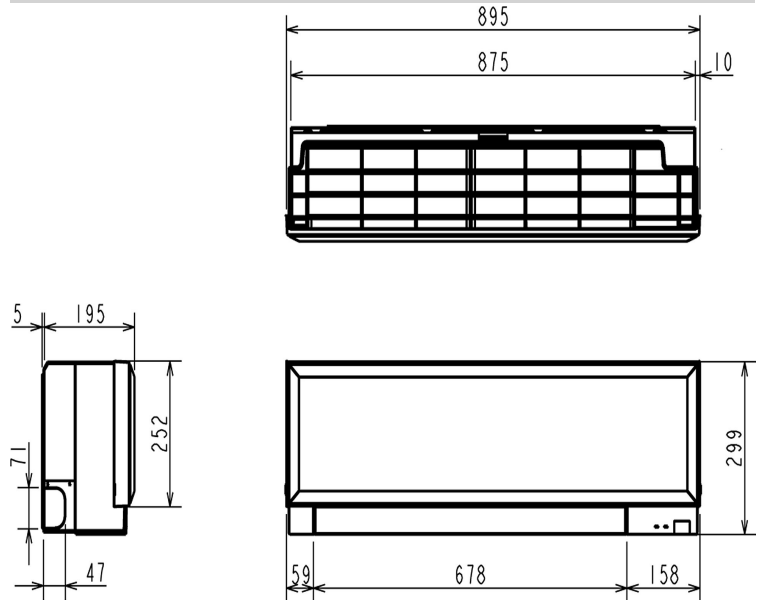

FEATURES

INDOOR

Heating Capacity (kW) (nominal)	4 (1.8 - 5.5)
Cooling Capacity (kW) (nominal)	3.5 (1.4 - 4)
Heating Capacity (kW) (UK)	3.32 (1.5 - 4.57)
Cooling Capacity (kW) (UK)	3.47 (1.38 - 3.97)
SHF (nominal and UK)	0.8
COP / EER (nominal)	4.19 / 3.85
SCOP / SEER	4.6 / 8.5
Energy Efficiency Class - Heating / Cooling	A++ / A+++
Airflow (m³/min) (Heating) - Si-Lo-Mi-Hi-SupHi	4 - 4.6 - 6.2 - 8.9 - 11.9
Airflow (m³/min) (Cooling) - Si-Lo-Mi-Hi-SupHi	4 - 4.6 - 6.3 - 8.3 - 10.5
Pipe Size Gas (mm [in])	9.52 (3/8)
Pipe Size Liquid (mm [in])	6.35 (1/4)
Sound Pressure Level (dBA) Heating - Si-Lo-Mi-Hi-SupHi	21 - 24 - 30 - 38 - 46
Sound Pressure Level (dBA) Cooling - Si-Lo-Mi-Hi-SupHi	21 - 23 - 29 - 36 - 42
Sound Power Level (dBA) Cooling	60
Dimensions (mm) Width x Depth x Height	895 x 195 x 299
Weight (kg)	11.5
Electrical Supply	FED BY OUTDOOR UNIT
Phase	SINGLE
Fuse Rating (BS88) - HRC (A)	6
Interconnecting Cable No. Cores	4

OUTDOOR

Sound Pressure Level (dBA) Heating / Cooling	50 / 49
Sound Power Level (dBA) Cooling	61
Weight (kg)	35
Dimensions (mm) Width x Depth x Height	800 x 285 x 550
Electrical Supply	220-240V, 50HZ
Phase	SINGLE
System Power Input (kW) - Heating / Cooling (nominal)	0.955 / 0.91
System Power Input (kW) - Heating / Cooling (UK)	0.87 / 0.73
Starting Current (A)	4.4
System Running Current (A) [MAX] - Heating / Cooling	4.4 / 4.2 [8.5]
Fuse Rating (BS88) - HRC (A)	10
Mains Cable No. Cores	3
Max Pipe Length (m)	20
Max Height Difference (m)	12
Charge R410A (kg) - (pre charged length)	1.15 (7)

DIMENSIONS

MSZ-EF35VEB

DIMENSIONS

MUZ-EF35VE