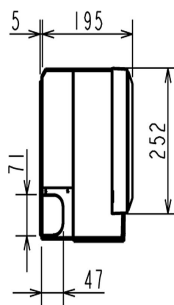

### INDOOR

Heating Capacity (kW) (nominal)	3.2 (1.1 - 4.2)
Cooling Capacity (kW) (nominal)	2.5 (1.2 - 3.4)
Heating Capacity (kW) (UK)	2.65 (0.91 - 3.49)
Cooling Capacity (kW) (UK)	2.48 (1.19 - 3.37)
SHF (nominal and UK)	0.92
COP / EER (nominal)	4.57 / 4.59
SCOP / SEER	4.7 / 8.5
Energy Efficiency Class - Heating / Cooling	A++ / A+++
Airflow (m³/min) (Heating) - Si-Lo-Mi-Hi-SupHi	4 - 4.6 - 6.2 - 8.9 - 11.9
Airflow (m³/min) (Cooling) - Si-Lo-Mi-Hi-SupHi	4 - 4.6 - 6.3 - 8.3 - 10.5
Pipe Size Gas (mm [in])	9.52 (3/8)
Pipe Size Liquid (mm [in])	6.35 (1/4)
Sound Pressure Level (dBA) Heating - Si-Lo-Mi-Hi-SupHi	21 - 24 - 29 - 37 - 45
Sound Pressure Level (dBA) Cooling - Si-Lo-Mi-Hi-SupHi	21 - 23 - 29 - 36 - 42
Sound Power Level (dBA) Cooling	60
Dimensions (mm) Width x Depth x Height	895 x 195 x 299
Weight (kg)	11.5
Electrical Supply	FED BY OUTDOOR UNIT
Phase	SINGLE
Fuse Rating (BS88) - HRC (A)	6
Interconnecting Cable No. Cores	4

### OUTDOOR

Sound Pressure Level (dBA) Heating / Cooling	48 / 47
Sound Power Level (dBA) Cooling	58
Weight (kg)	30
Dimensions (mm) Width x Depth x Height	800 x 285 x 550
Electrical Supply	220-240V, 50HZ
Phase	SINGLE
System Power Input (kW) - Heating / Cooling (nominal)	0.7 / 0.545
System Power Input (kW) - Heating / Cooling (UK)	0.64 / 0.44
Starting Current (A)	3.5
System Running Current (A) [MAX] - Heating / Cooling	3.5 / 2.9 [7.3]
Fuse Rating (BS88) - HRC (A)	10
Mains Cable No. Cores	3
Max Pipe Length (m)	20
Max Height Difference (m)	12
Charge R410A (kg) - (pre charged length)	0.8 (7)

### DIMENSIONS

MSZ-EF25VEW

### DIMENSIONS

MUZ-EF25VE

Upper View >

Front View >

Side View >