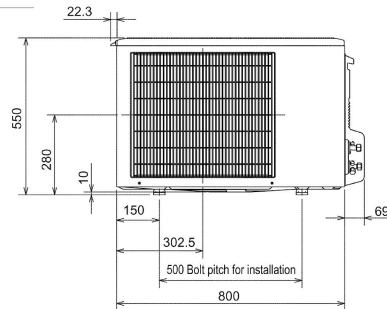

### INDOOR

Heating Capacity (kW) (nominal)	3.2 (1.1 - 4.2)
Cooling Capacity (kW) (nominal)	2.5 (1.2 - 3.4)
Heating Capacity (kW) (UK)	2.65 (0.91 - 3.49)
Cooling Capacity (kW) (UK)	2.48 (1.19 - 3.37)
SHF (nominal and UK)	0.92
COP / EER (nominal)	4.57 / 4.59
SCOP / SEER	4.7 / 8.5
Energy Efficiency Class - Heating / Cooling	A++ / A+++
Airflow (m³/min) (Heating) - Si-Lo-Mi-Hi-SupHi	4 - 4.6 - 6.2 - 8.9 - 11.9
Airflow (m³/min) (Cooling) - Si-Lo-Mi-Hi-SupHi	4 - 4.6 - 6.3 - 8.3 - 10.5
Pipe Size Gas (mm [in])	9.52 (3/8)
Pipe Size Liquid (mm [in])	6.35 (1/4)
Sound Pressure Level (dBA) Heating - Si-Lo-Mi-Hi-SupHi	21 - 24 - 29 - 37 - 45
Sound Pressure Level (dBA) Cooling - Si-Lo-Mi-Hi-SupHi	21 - 23 - 29 - 36 - 42
Sound Power Level (dBA) Cooling	60
Dimensions (mm) Width x Depth x Height	895 x 195 x 299
Weight (kg)	11.5
Electrical Supply	FED BY OUTDOOR UNIT
Phase	SINGLE
Fuse Rating (BS88) - HRC (A)	6
Interconnecting Cable No. Cores	4

### OUTDOOR

Sound Pressure Level (dBA) Heating / Cooling	48 / 47
Sound Power Level (dBA) Cooling	58
Weight (kg)	30
Dimensions (mm) Width x Depth x Height	800 x 285 x 550
Electrical Supply	220-240V, 50HZ
Phase	SINGLE
System Power Input (kW) - Heating / Cooling (nominal)	0.7 / 0.545
System Power Input (kW) - Heating / Cooling (UK)	0.64 / 0.44
Starting Current (A)	3.5
System Running Current (A) [MAX] - Heating / Cooling	3.5 / 2.9 [7.3]
Fuse Rating (BS88) - HRC (A)	10
Mains Cable No. Cores	3
Max Pipe Length (m)	20
Max Height Difference (m)	12
Charge R410A (kg) - (pre charged length)	0.8 (7)

### DIMENSIONS

MSZ-EF25VEW

### DIMENSIONS

MUZ-EF25VE

Upper View >

Front View >

Side View >