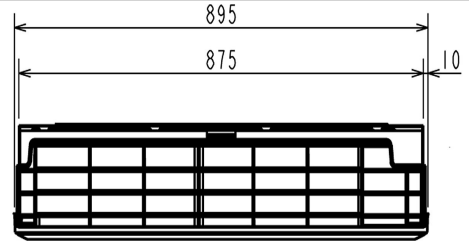

### INDOOR

Heating Capacity (kW) (nominal)	3.2 (1.1 - 4.2)
Cooling Capacity (kW) (nominal)	2.5 (1.2 - 3.4)
Heating Capacity (kW) (UK)	2.65 (0.91 - 3.49)
Cooling Capacity (kW) (UK)	2.48 (1.19 - 3.37)
SHF (nominal and UK)	0.92
COP / EER (nominal)	4.57 / 4.59
SCOP / SEER	4.7 / 8.5
Energy Efficiency Class - Heating / Cooling	A++ / A+++
Airflow (m³/min) (Heating) - Si-Lo-Mi-Hi-SupHi	4 - 4.6 - 6.2 - 8.9 - 11.9
Airflow (m³/min) (Cooling) - Si-Lo-Mi-Hi-SupHi	4 - 4.6 - 6.3 - 8.3 - 10.5
Pipe Size Gas (mm [in])	9.52 (3/8)
Pipe Size Liquid (mm [in])	6.35 (1/4)
Sound Pressure Level (dBA) Heating - Si-Lo-Mi-Hi-SupHi	21 - 24 - 29 - 37 - 45
Sound Pressure Level (dBA) Cooling - Si-Lo-Mi-Hi-SupHi	21 - 23 - 29 - 36 - 42
Sound Power Level (dBA) Cooling	60
Dimensions (mm) Width x Depth x Height	895 x 195 x 299
Weight (kg)	11.5
Electrical Supply	FED BY OUTDOOR UNIT
Phase	SINGLE
Fuse Rating (BS88) - HRC (A)	6
Interconnecting Cable No. Cores	4

### OUTDOOR

Sound Pressure Level (dBA) Heating / Cooling	48 / 47
Sound Power Level (dBA) Cooling	58
Weight (kg)	30
Dimensions (mm) Width x Depth x Height	800 x 285 x 550
Electrical Supply	220-240V, 50HZ
Phase	SINGLE
System Power Input (kW) - Heating / Cooling (nominal)	0.7 / 0.545
System Power Input (kW) - Heating / Cooling (UK)	0.64 / 0.44
Starting Current (A)	3.5
System Running Current (A) [MAX] - Heating / Cooling	3.5 / 2.9 [7.3]
Fuse Rating (BS88) - HRC (A)	10
Mains Cable No. Cores	3
Max Pipe Length (m)	20
Max Height Difference (m)	12
Charge R410A (kg) - (pre charged length)	0.8 (7)

### DIMENSIONS

MSZ-EF25VEW

### DIMENSIONS

MUZ-EF25VE

Upper View >

Front View >

Side View >