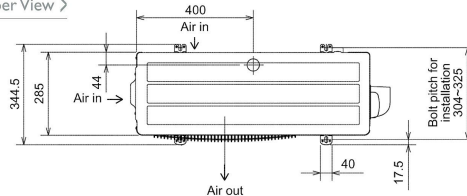

### INDOOR

Heating Capacity (kW) (nominal)	3.2 (1.1 - 4.2)
Cooling Capacity (kW) (nominal)	2.5 (1.2 - 3.4)
Heating Capacity (kW) (UK)	2.65 (0.91 - 3.49)
Cooling Capacity (kW) (UK)	2.48 (1.19 - 3.37)
SHF (nominal and UK)	0.92
COP / EER (nominal)	4.57 / 4.59
SCOP / SEER	4.7 / 8.5
Energy Efficiency Class - Heating / Cooling	A++ / A+++
Airflow (m³/min) (Heating) - Si-Lo-Mi-Hi-SupHi	4 - 4.6 - 6.2 - 8.9 - 11.9
Airflow (m³/min) (Cooling) - Si-Lo-Mi-Hi-SupHi	4 - 4.6 - 6.3 - 8.3 - 10.5
Pipe Size Gas (mm [in])	9.52 (3/8)
Pipe Size Liquid (mm [in])	6.35 (1/4)
Sound Pressure Level (dBA) Heating - Si-Lo-Mi-Hi-SupHi	21 - 24 - 29 - 37 - 45
Sound Pressure Level (dBA) Cooling - Si-Lo-Mi-Hi-SupHi	21 - 23 - 29 - 36 - 42
Sound Power Level (dBA) Cooling	60
Dimensions (mm) Width x Depth x Height	895 x 195 x 299
Weight (kg)	11.5
Electrical Supply	FED BY OUTDOOR UNIT
Phase	SINGLE
Fuse Rating (BS88) - HRC (A)	6
Interconnecting Cable No. Cores	4

### OUTDOOR

Sound Pressure Level (dBA) Heating / Cooling	48 / 47
Sound Power Level (dBA) Cooling	58
Weight (kg)	30
Dimensions (mm) Width x Depth x Height	800 x 285 x 550
Electrical Supply	220-240V, 50HZ
Phase	SINGLE
System Power Input (kW) - Heating / Cooling (nominal)	0.7 / 0.545
System Power Input (kW) - Heating / Cooling (UK)	0.64 / 0.44
Starting Current (A)	3.5
System Running Current (A) [MAX] - Heating / Cooling	3.5 / 2.9 [7.3]
Fuse Rating (BS88) - HRC (A)	10
Mains Cable No. Cores	3
Max Pipe Length (m)	20
Max Height Difference (m)	12
Charge R410A (kg) - (pre charged length)	0.8 (7)

### DIMENSIONS

MSZ-EF25VEW

### DIMENSIONS

MUZ-EF25VE

Upper View >

Front View >

Side View >