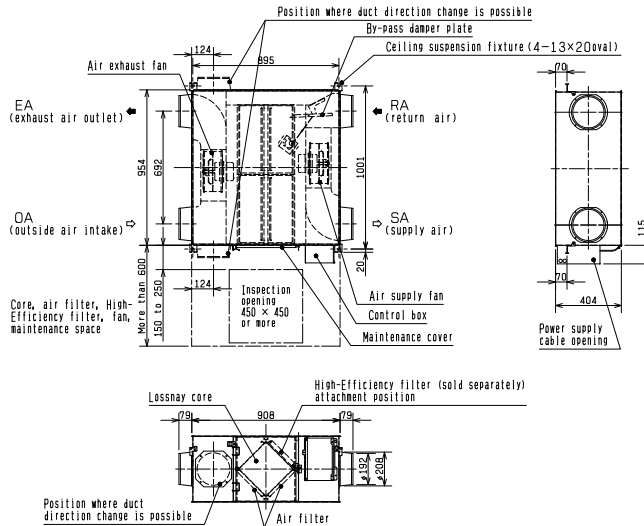

COMMERCIAL MODELS		LGH-65RVX-E	
ELECTRICAL POWER SUPPLY		220-240V, 50Hz	
RUNNING CURRENT (A)	SP1	0.15	
	SP2	0.39	
	SP3	0.90	
	SP4	1.65	
INPUT POWER (W)	SP1	15	
	SP2	49	
	SP3	131	
	SP4	252	
AIRFLOW (m³/h)²	SP1	163	
	SP2	325	
	SP3	488	
	SP4	650	
AIRFLOW (l/s)²	SP1	45	
	SP2	90	
	SP3	135	
	SP4	181	
SPECIFIC FAN POWER (W/(l/s))	SP1	0.33	
	SP2	0.54	
	SP3	0.97	
	SP4	1.39	
EXTERNAL STATIC PRESSURE (Pa)	SP1	8	
	SP2	30	
	SP3	68	
	SP4	120	
SOUND PRESSURE LEVEL (dBA)	SP1	18	
	SP2	22	
	SP3	29	
	SP4	34.5	
TEMPERATURE EXCHANGE EFFICIENCY (%)	SP1	86	
	SP2	84	
	SP3	81	
	SP4	77	
ENTHALPY EXCHANGE EFFICIENCY (%)	Heating	SP1	82
		SP2	76
		SP3	71
		SP4	68.5
	Cooling	SP1	81
		SP2	74
		SP3	69.5
		SP4	66
WEIGHT (kg)		38	
DIMENSIONS (mm) Width x Depth x Height		908 x 954 x 404	
DUCT SIZE (mm)		200	
STANDARD FILTER¹		EU-G3	
FUSE RATING (BS88) – HRC (A)		6	

DIMENSIONS

REMOTE CONTROLLER

PZ-61DR-E