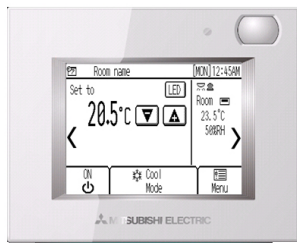

Air Conditioning

Product Information

PAR-U02MEDA : TOUCH SCREEN REMOTE CONTROLLER

CONTROLS

Our air conditioning systems are supported by a multitude of remote controllers. Each remote controller type, whilst being able to support the general control and monitoring functions for a group of indoor units, can also offer other unique operational features.

The PAR-U02MEDA is our new MNET touch screen remote controller which includes a back light. This controller also includes a built in PIR sensor allowing the Air Conditioning to be switched On/Off automatically when a meeting room for instance is occupied or unoccupied. The controller can also set the Air Conditioning in night set back when the room is unoccupied.