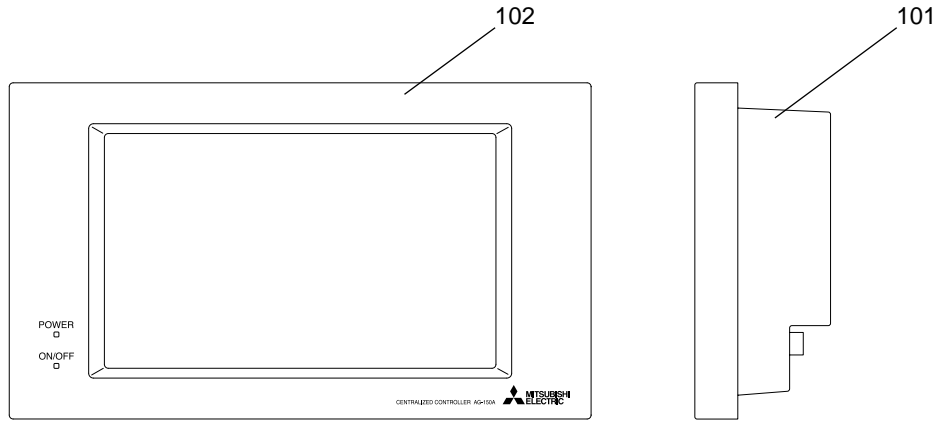

SERVICE PARTS LIST FOR MITSUBISHI ELECTRIC AIR-CONDITIONER NETWORK SYSTEM

Series : CENTRALIZED CONTROLLER

Feb. 2009

BWE08130

INDEX
AG-150A-J

No.	Part No.	G : RoHS Apply Only W : RoHS Apply by Running Change		Spec.	AG-150A-J								Dwg. No.	Price	Revision History
			Part Name												
101	R61 031 304	G	Centralized controller	AG-150A-J	1								KF00B020G01		
102	R61 014 652	G	Centralized controller cover	AG-150A-J	1								KF00B019G01		