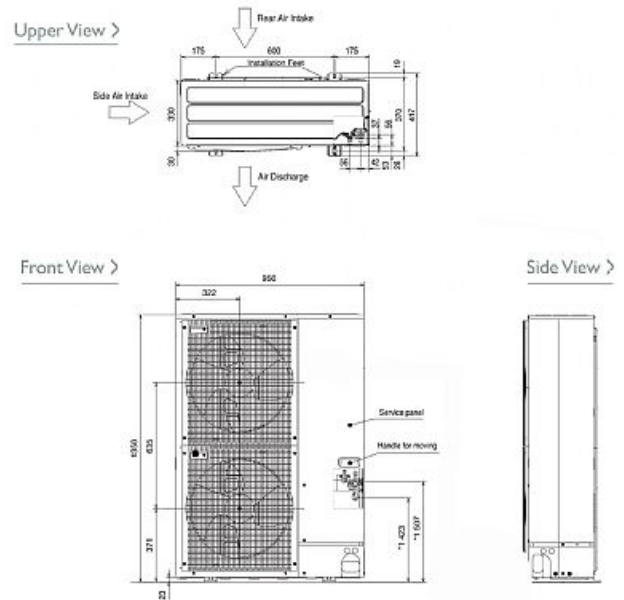

Product Details

PUMY-P140YHMA	
Capacity (kW):	
Heating (Nominal)	18.0
Cooling (Nominal)	15.5
Heating (UK)	14.9
Cooling (UK)	14.3
Power Input (kW) Heating (Nominal)	5.32
Power Input (kW) Cooling (Nominal)	5.32
Power Input (kW) Heating (UK)	14.9
Power Input (kW) Cooling (UK)	14.3
Max No. of Connectable Indoor Units	8
Airflow(m³/min)(Heating /Cooling)	100 /100
Noise (dBA) (Heating/Cooling)	5351
Pipe Size Gas mm (in)	15.88 (5/8)
Pipe Size Liquid mm (in)	9.52 (3/8)
Width - mm	950
Depth - mm	330+30
Height - mm	1350
Weight - kg	140
Electrical Supply	380-415v, 50Hz
Phase	3
Mains Cable No. Cores	4 + earth
Starting Current (A)	5
Running Current (A) - Heating	7.8
Running Current (A) - Cooling	7.8
Fuse Rating (BS88) - HRC (A)	16

Piping Restrictions

Total Piping Length (m)	120
Furthest Piping Length (m)	80
Furthest Piping Length after 1st Branch (m)	30
Between Indoor and Outdoor Units - Height (m)	30
Between Indoor and Indoor Units - Height (m)	12

Dimensions

PUMY-P140YHMA

Telephone: 01707 282880

Email: air.conditioning@meuk.mee.com Website: <http://www.mitsubishielectric.co.uk/aircon>

Tel:
Fax:

Mitsubishi Electric reserves the right to make any variation in technical specification to the equipment described, or to withdraw or replace products without prior notification or public announcement.