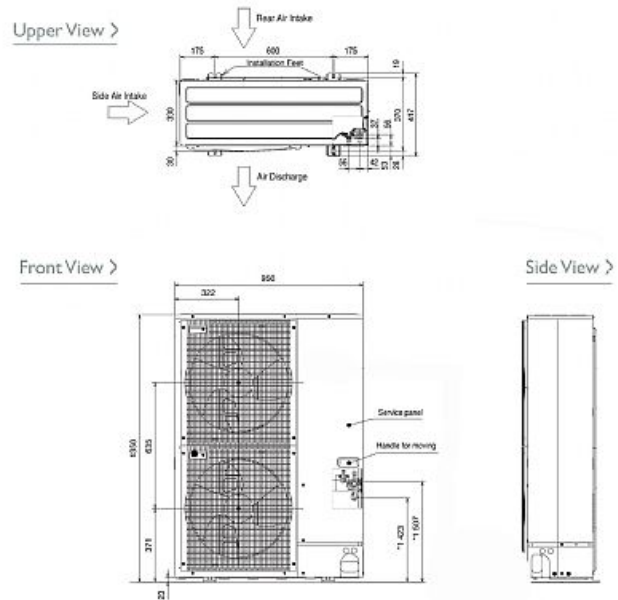

Product Details

PUMY-P140VHM	
Capacity (kW):	
Heating (Nominal)	18.0
Cooling (Nominal)	15.5
Heating (UK)	14.9
Cooling (UK)	14.3
Power Input (kW) Heating (Nominal)	5.58
Power Input (kW) Cooling (Nominal)	5.35
Power Input (kW) Heating (UK)	4.99
Power Input (kW) Cooling (UK)	4.53
Max No. of Connectable Indoor Units	8
Airflow (m3/min) (Heating / Cooling)	100 / 100
Noise (dBA) (Heating/ Cooling)	5351
Pipe Size Gas mm (in)	15.88 (5/8)
Pipe Size Liquid mm (in)	9.52 (3/8)
Width - mm	950
Depth - mm	330 + 30
Height - mm	1350
Weight - kg	127
Electrical Supply	220-240v, 50Hz
Phase	Single
Mains Cable No. Cores	3
Starting Current (A)	5
Running Current (A) - Heating	23.6
Running Current (A) - Cooling	22.7
Fuse Rating (BS88) - HRC (A)	50

Piping Restrictions

Total Piping Length (m)	120
Furthest Piping Length (m)	80
Furthest Piping Length after 1st Branch (m)	30
Between Indoor and Outdoor Units - Height (m)	30
Between Indoor and Indoor Units - Height (m)	12

Dimensions

PUMY-P140VHM

Telephone: 01707 282880

Email: air.conditioning@meuk.mee.com Website: <http://www.mitsubishielectric.co.uk/aircon>

Tel:
Fax:

Mitsubishi Electric reserves the right to make any variation in technical specification to the equipment described, or to withdraw or replace products without prior notification or public announcement.