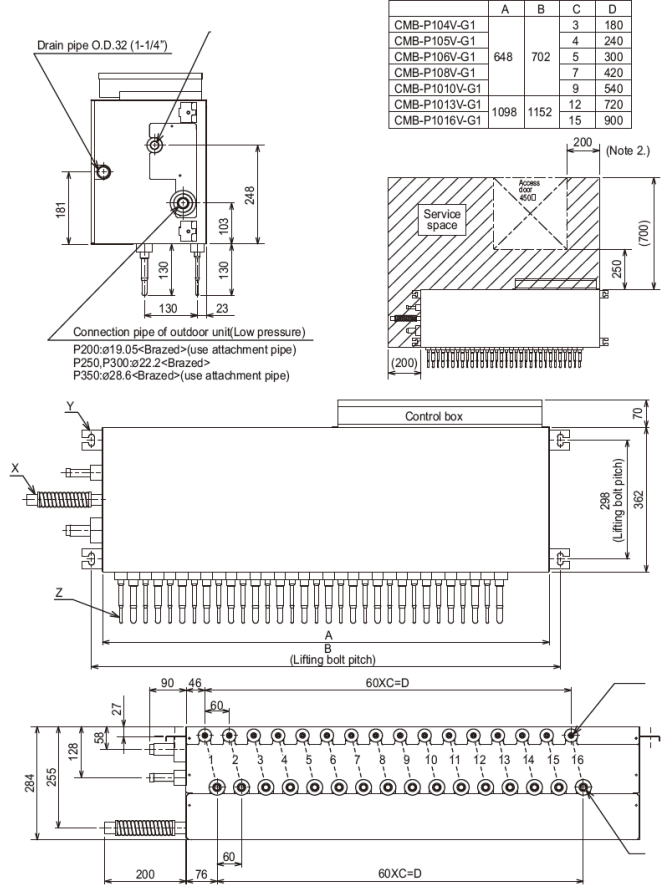

FEATURES

BC BRANCH CONTROLLER

Number of Connections	4
Weight (kg)	24
Dimensions (mm) Width	648
Dimensions (mm) Depth	432
Dimensions (mm) Height	284
Electrical Supply	220-240V, 50HZ
Phase	SINGLE
Power Input (kW)	0.085
Running Current (A)	0.36
Fuse Rating (BS88) - HRC (A)	6
Mains Cable No. Cores	3

DIMENSIONS

CMB-P104V-G1

Telephone: 01707 282880 Fax: 01707 278881

Email: airconditioning@meuk.mee.com Website: <http://www.airconditioning.mitsubishielectric.co.uk>