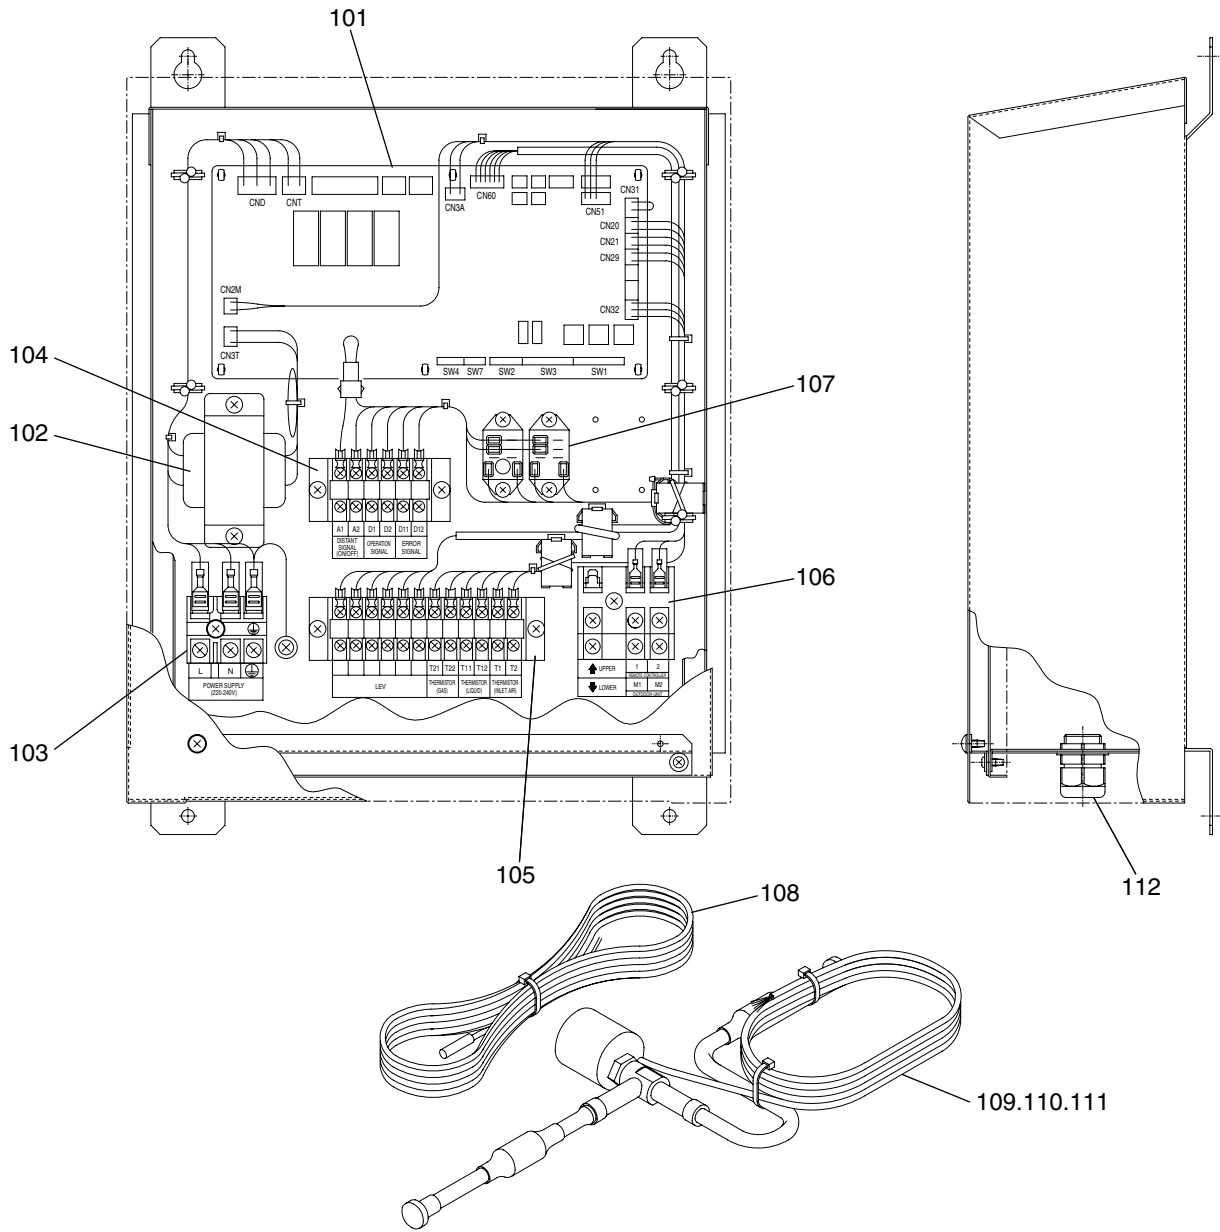

SERVICE PARTS LIST FOR MITSUBISHI ELECTRIC PACKAGED AIR-CONDITIONERS

Series : AHU CONTROLLER

REVISED

July 2007

BWE0504C

INDEX
PAC-AH63M-G
PAC-AH125M-G
PAC-AH140M-G
PAC-AH250M-G

No.	Part No.	RoHS Compliant : G		Spec.	PAC-AH63M-G	PAC-AH125M-G	PAC-AH140M-G	PAC-AH250M-G	Dwg. No.	Price	Revision History
			Part Name								
101	R63 Y68 281	G	PCA board	AHU	1	1	1	1	W254682G38		C
102	R61 004 260	G	Transformer	240V/23.2V-1.1A	1	1	1	1	P715419X01		C
103	R63 A64 246	G	Terminal block		1	1	1	1	P436129X01		C
104	R63 901 951	G	Terminal block	BTB15C06	1	1	1	1	S436004H06		C
105	R63 Y09 246	G	Terminal block	BTB15C12	1	1	1	1	S436004H12		C
106	R63 336 246	G	Terminal block		1	1	1	1	P436114X03		C
107	R63 925 963	G	Relay	LY2F	2	2	2	2	S421003H06		C
108	R63 Y20 201	G	Thermistor	M66	3	3	3	3	P418023X01		C
109	R63 Y17 401	G	Linear expansion valve assy	INS.63M	1				W661193G01		C
110	R63 Y18 401	G	Linear expansion valve assy	INS.125M		1		2	W661193G02		C
111	R63 Y19 401	G	Linear expansion valve assy	INS.140M			1		W661193G03		C
112	R63 Y03 122	G	Lock nut	13.5 BS4	5	5	5	5	P695110X01		C